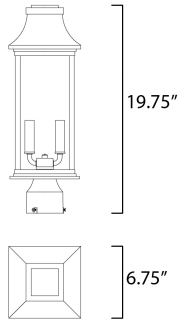

**MEASUREMENTS**

DIMENSION : 6.75" L x 6.75" W x 19.75" H  
 HANGING WEIGHT : 4.8 lb

**LAMPING**

INPUT VOLTAGE : 120V  
 BULB : 2 x 40W Incandescent E12 Candelabra , 80W Total  
 BULB INCLUDED : (Not Included)  
 DIMMABLE : Yes